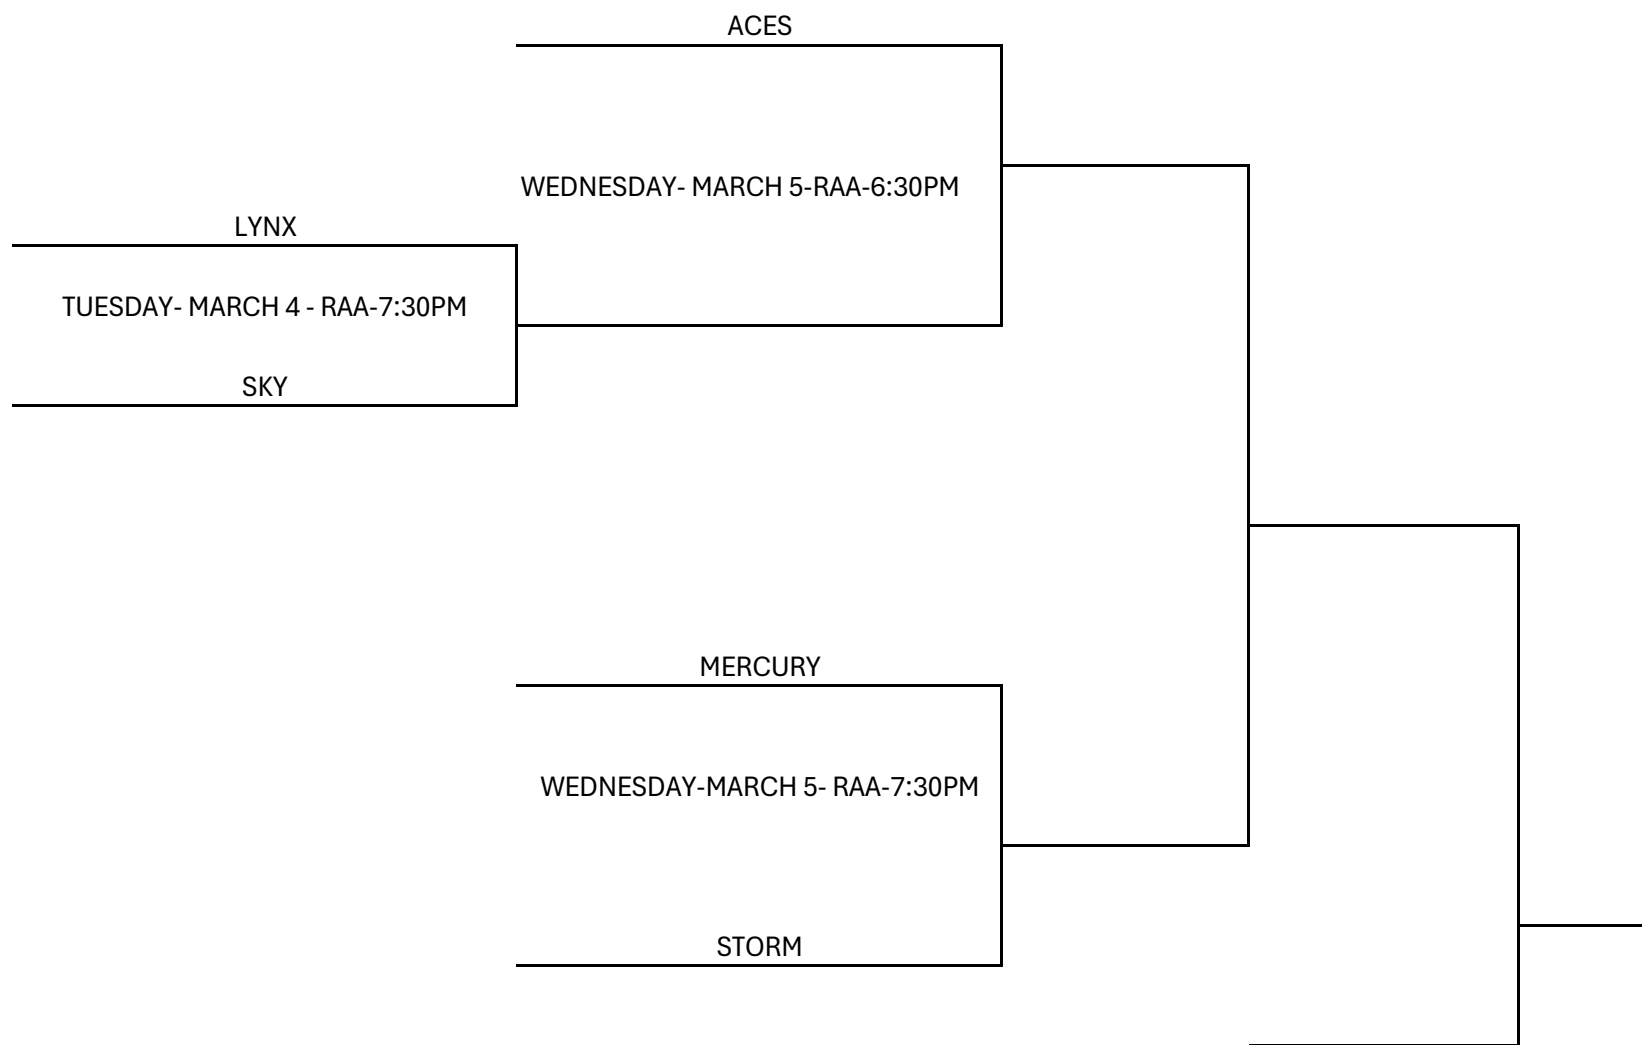

**TALLAHASSEE PARKS & RECREATION
2024-2025 YOUTH BASKETBALL
INTERMEDIATE GIRLS LEAGUE PLAYOFF BRACKET**

COBB= Cobb middle School - 915 Hillcrest ST
 JG = Jake Gaither Community Center - 801 Bragg Drived
 JM = Jack McLean Community Center- 700 Paul Russell Rd.
 LG= Lawrence-Gragory Community Center- 1115 Dade St
 SM= Sue McCollum Community Center- 501 Ingleside Ave.
 DL= Deerlake Middle School- 9902 Deerlake West
 Mont= Montford Middle school- 5789 Pimilco Dr
 RAA= Raa Middle School- 401 West Tharpe ST.
 SC= Swift creek middle school- 2100 Pedrick Way
 WF= Walker-Ford Community Center- 2301 Pasco St